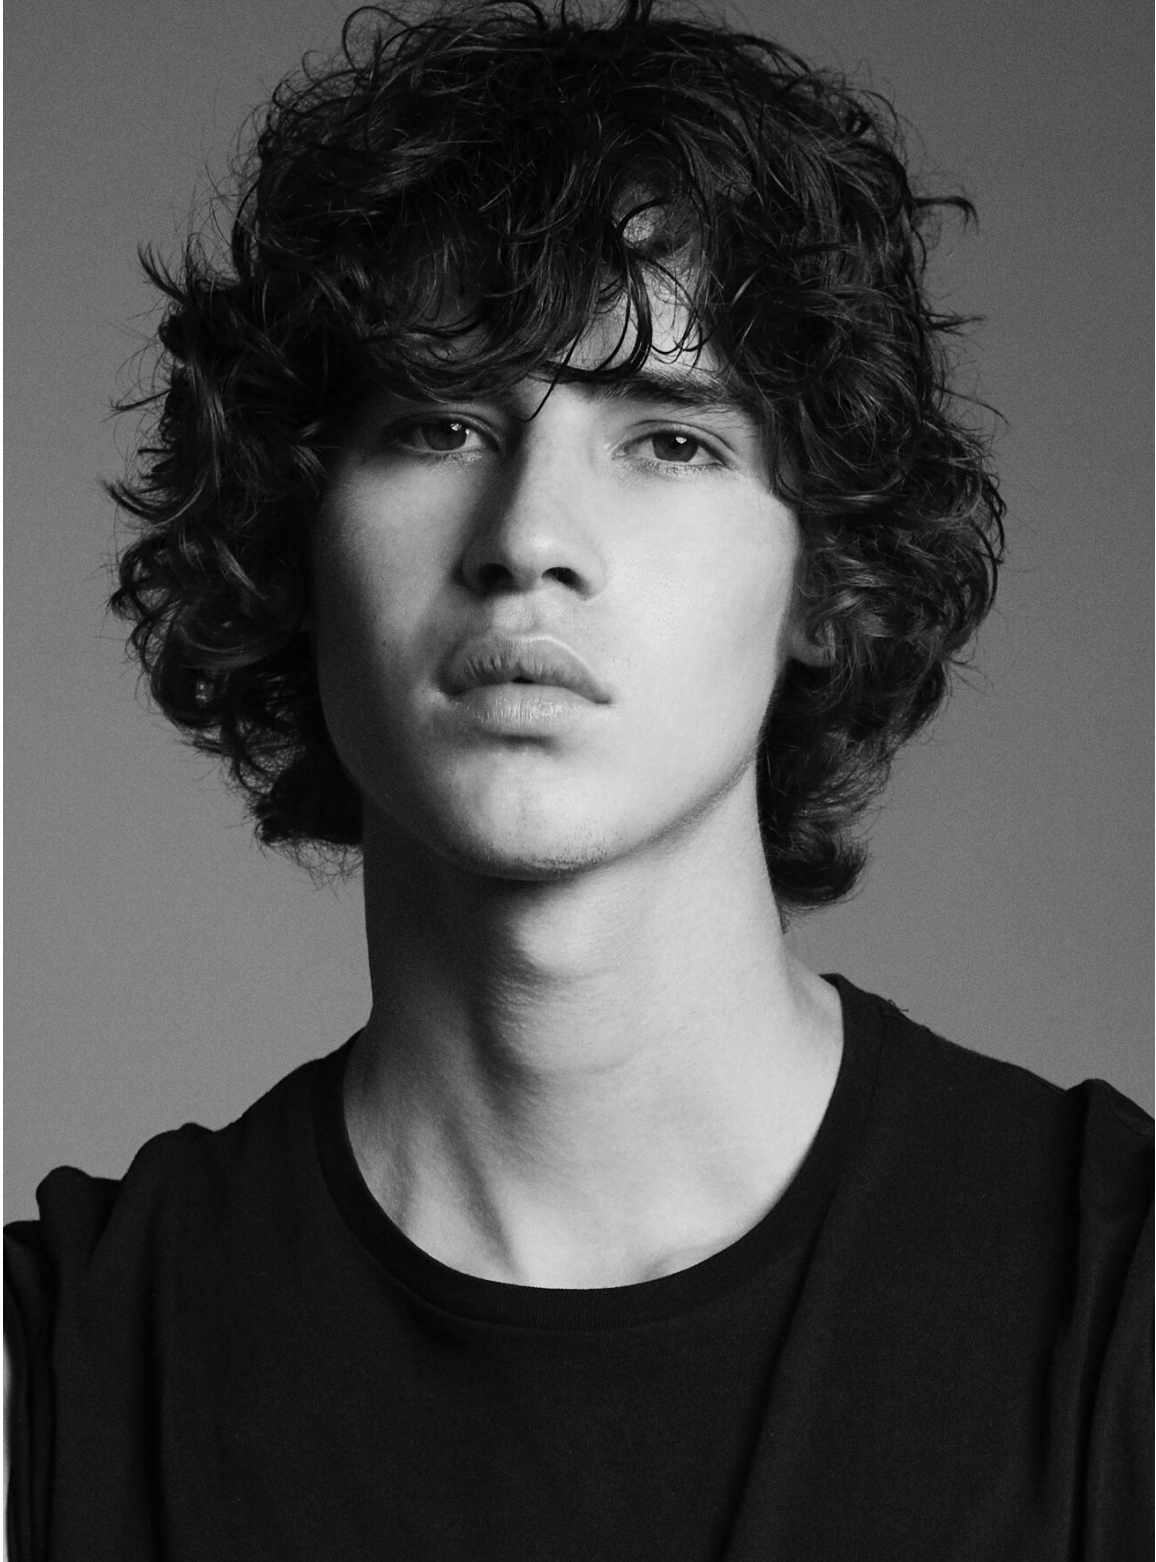

# CHRISTOPHER ESSENWANGER

height 6'1.5 · bust 37.5" · waist 29" · hips 37" · suit 50  
shoes size 44 EU/13 US/10 UK · hair brown · eyes brown

# CHRISTOPHER ESSENWANGER

height 6'1.5 · bust 37.5" · waist 29" · hips 37" · suit 50  
shoes size 44 EU/13 US/10 UK · hair brown · eyes brown

MGM  
MODELS

MGM  
MODELS